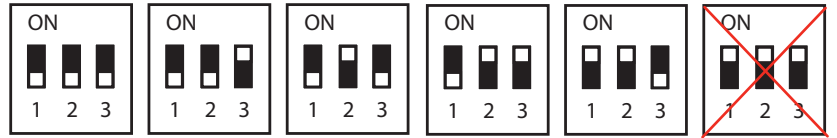

Dipswitch

mA	200	250	300	350	400	450
lm	50%	63%	75%	88%	100%	-

Sensor

☾ / ☀	Lux level
⌚	Light time, 5 sec - 30min
TEST	Light always on