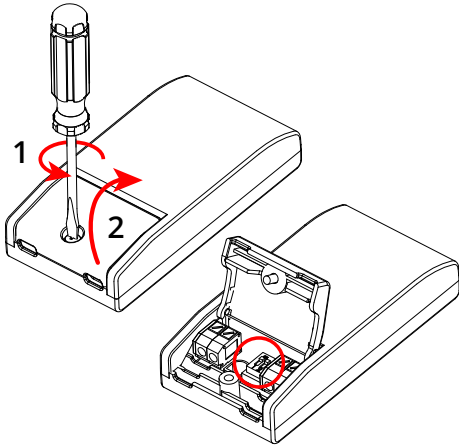

Dipswitch

mA	200	250	300	350	400	450
lm	50%	63%	75%	88%	100%	-

Sensor

☾ / ☀	Lux level
⌚	Light time, 5 sec - 30min
TEST	Light always on